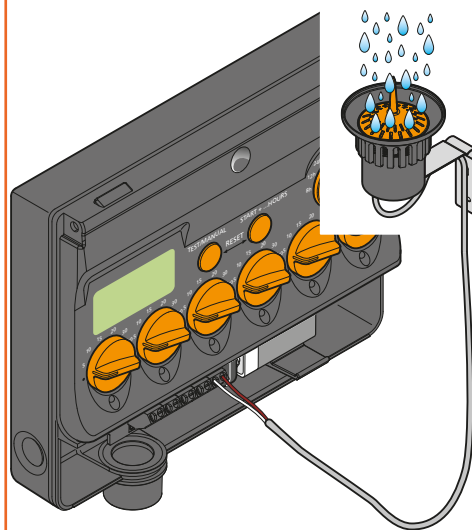

Install the Rain Sensor in a position exposed to rainfall and out of sprinkler jets.

1

2

3

Rain Sensor (p/n): 90915

Connect the Rain Sensor to the timer.

1

For timers (p/n):
 8410 - 8411 - 8412 - 8413 - 8414
 8415 - 8419 - 8483 - 8485 - 8486
 8487 - 8488 - 8489

Rain Sensor (p/n): 90915

2

For timers (p/n):
 8058 - 8060

3

For timers (p/n):
 8014 - 8016