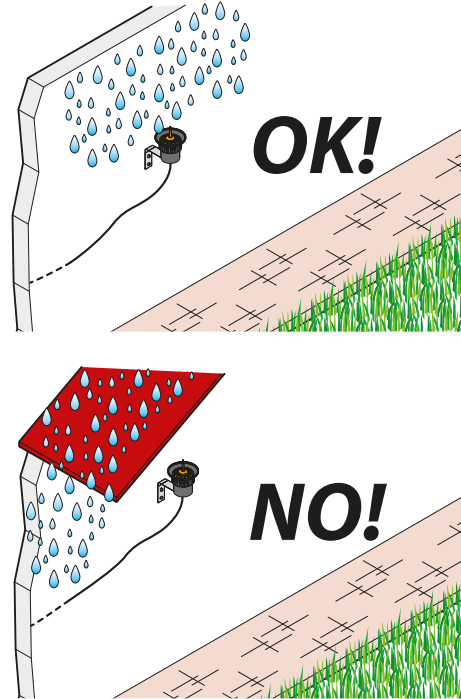

Install the Rain Sensor in a position exposed to rainfall and out of sprinkler jets.

1

2

3

Rain Sensor (p/n): 90915

Connect the Rain Sensor to the timer.

1

For timers (p/n):
 8410 - 8411 - 8412 - 8413 - 8414
 8415 - 8419 - 8483 - 8485 - 8486
 8487 - 8488 - 8489

Rain Sensor (p/n): 90915

2

For timers (p/n):
 8058 - 8060

3

For timers (p/n):
 8014 - 8016