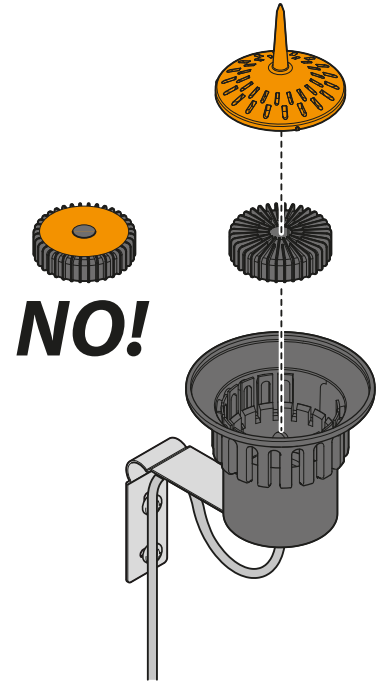

Install the Rain Sensor in a position exposed to rainfall and out of sprinkler jets.

1

2

3

Rain Sensor (p/n): 90915

Connect the Rain Sensor to the timer.

1

For timers (p/n):
 8410 - 8411 - 8412 - 8413 - 8414
 8415 - 8419 - 8483 - 8485 - 8486
 8487 - 8488 - 8489