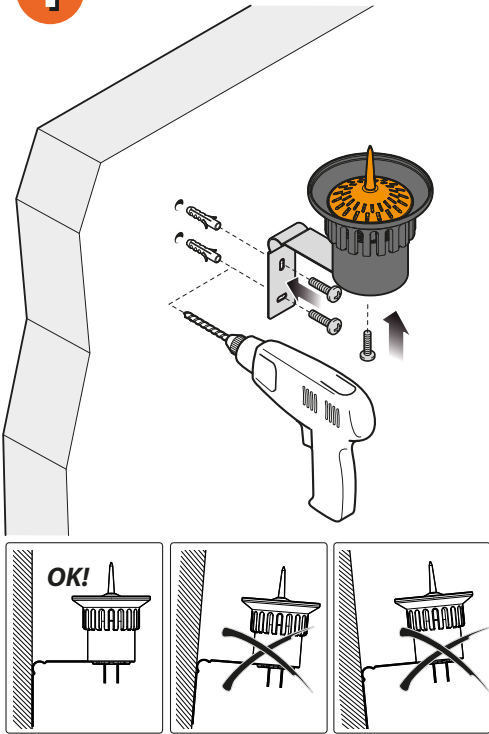

Install the Rain Sensor in a position exposed to rainfall and out of sprinkler jets.

1

2

3

Rain Sensor (p/n): 90915

Connect the Rain Sensor to the timer.

1

For timers (p/n):
 8410 - 8411 - 8412 - 8413 - 8414
 8415 - 8419 - 8483 - 8485 - 8486
 8487 - 8488 - 8489