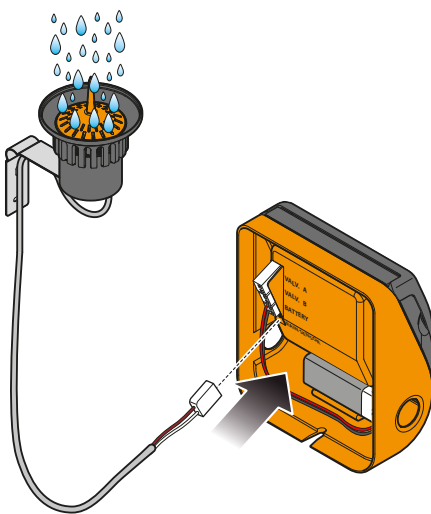

Install the Rain Sensor in a position exposed to rainfall and out of sprinkler jets.

1

2

3

Rain Sensor (p/n): 90915

Connect the Rain Sensor to the timer.

1

For timers (p/n):
 8410 - 8411 - 8412 - 8413 - 8414
 8415 - 8419 - 8483 - 8485 - 8486
 8487 - 8488 - 8489

Rain Sensor (p/n): 90915

2

For timers (p/n):
 8058 - 8060

3

For timers (p/n):
 8014 - 8016