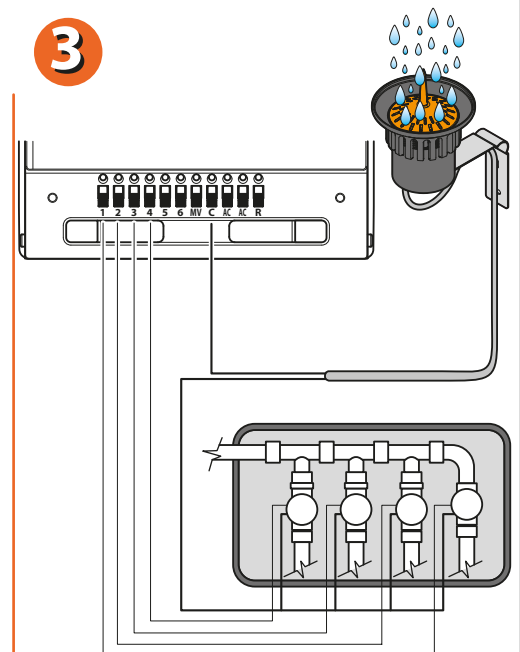

Install the Rain Sensor in a position exposed to rainfall and out of sprinkler jets.

1

2

3

Rain Sensor (p/n): 90915

Connect the Rain Sensor to the timer.

1

For timers (p/n):
 8410 - 8411 - 8412 - 8413 - 8414
 8415 - 8419 - 8483 - 8485 - 8486
 8487 - 8488 - 8489

Rain Sensor (p/n): 90915

2

For timers (p/n):
 8058 - 8060

3

For timers (p/n):
 8014 - 8016