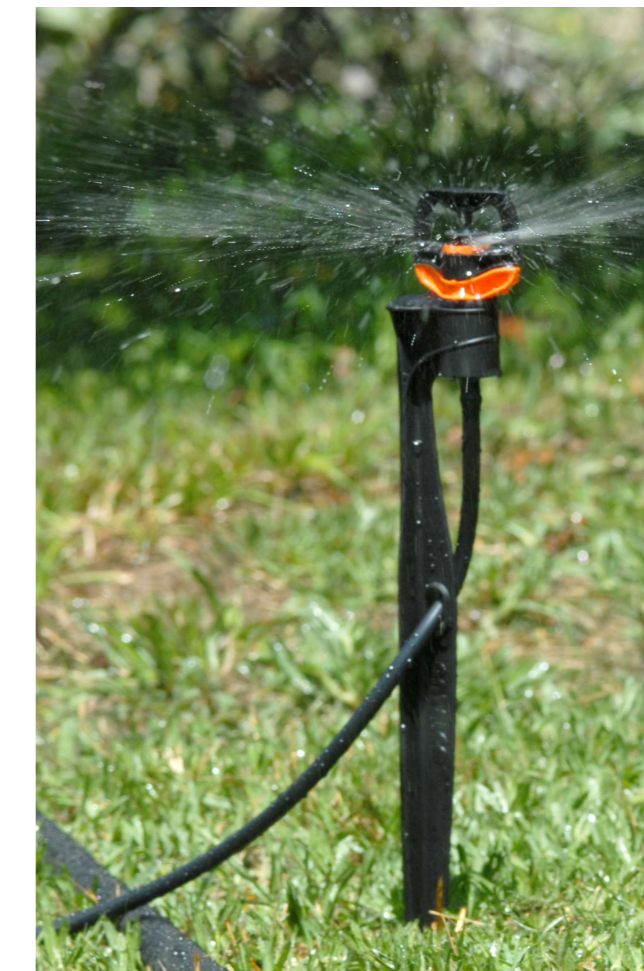

Rotor Rain® Plus Mini Sprinklers

Rotor Rain® Plus on Stake with 600 mm Tube & Adaptor

Rotor Rain® Plus Assembly

Features

- Pre-assembled to save time and money on installation.
- Assembled on stake with 600 mm tube and adaptor.
- Available with Standard or Deflector spinner for young trees.

Nozzle Size & Colour	Order Code
0.8 mm Brown - Standard Spinner	22175
0.9 mm Dark Blue - Standard Spinner	22185
1.1 mm Grey - Standard Spinner	22195
1.2 mm Black - Standard Spinner	22205
1.4 mm Orange - Standard Spinner	22215
0.8 mm Brown w/ Deflector Spinner	22275
0.9 mm Dark Blue w/ Deflector Spinner	22285
1.1 mm Grey w/ Deflector Spinner	22295
1.2 mm Black w/ Deflector Spinner	22305
1.4 mm Orange w/ Deflector Spinner	22315

Rotor Rain® Plus Socket Driver

Features

- Assembly tool for Rotor Rain® Plus
- Fits into any drill.
- Simply slip socket driver over sprinkler head for quick and easy installation into stakes

Nozzle Size & Colour	Order Code
Socket Driver for Rotor Rain® Plus	51905