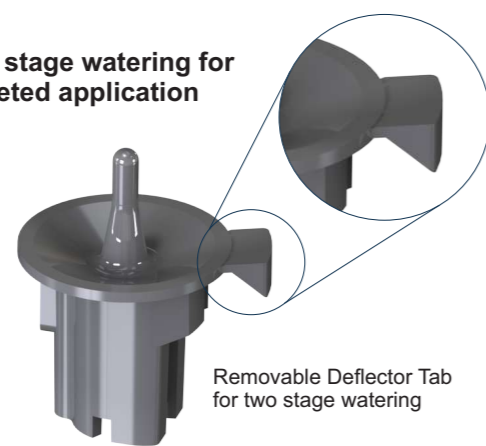

Two stage watering for targeted application

Removable Deflector Tab for two stage watering

Accessory Products