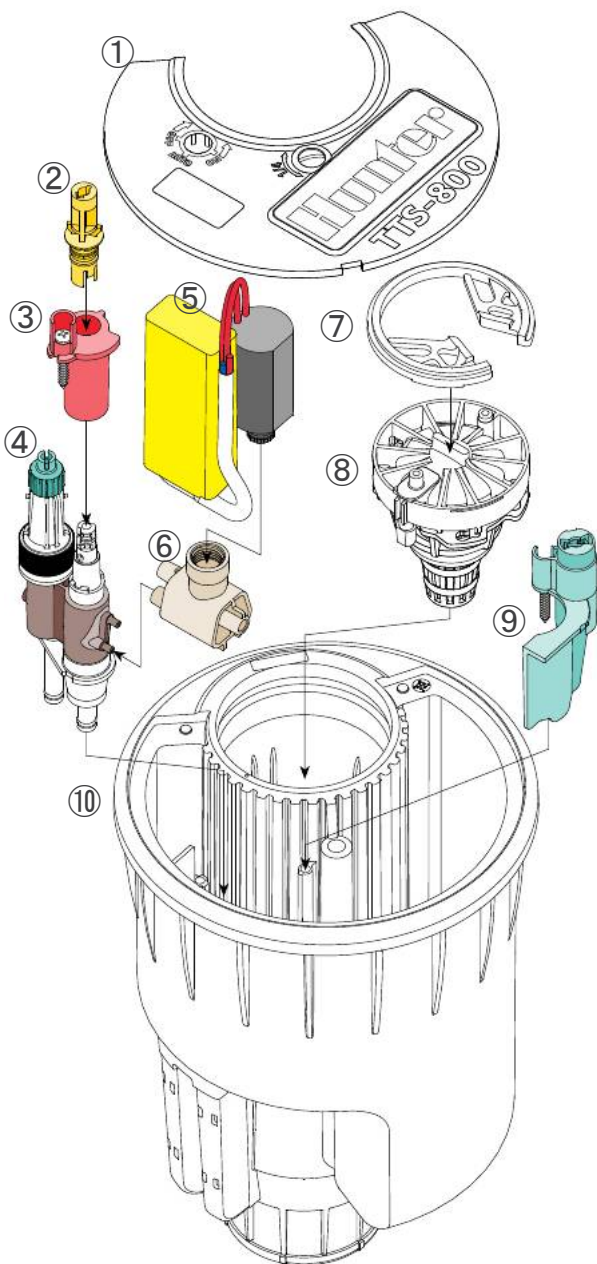

sprinkler

irrigation SYSTEMS LTD.

Tel: 01384 423150
www.sprinkler-irrigation.co.uk

Replacement Parts

TTS-800 Series Parts List

The following replacement parts can be purchased individually or as kits.

COMPONENTS

REF	PART NUMBER	DESCRIPTION
1	954400SP	Qty 1, Lid Assembly, Switch
	954401SP	Qty 1, Lid Assembly, COM
	915700SP	Qty 10, Yardage Marker, Black
	915701SP	Qty 10, Yardage Marker, Red
	915702SP	Qty 10, Yardage Marker, Blue
	915703SP	Qty 10, Yardage Marker, White
	915704SP	Qty 10, Yardage Marker, Purple
2	914600SP	Qty 10, Selector Switch, Grey
	914601SP	Qty 10, Selector Switch, Yellow
	914602SP	Qty 10, Selector Switch, DIH GRND
3	10009300SP	Qty 1, Selector Switch Bracket Assembly
	334001SP	Qty 5, Screw, 11/4" (30 mm)
4	929100SP	Qty 1, Selector Switch Assembly, 50 PSI (3.4 bar; 340 kPa)
	929101SP	Qty 1, Selector Switch Assembly, 65 PSI (4.9 bar; 490 kPa)
	929102SP	Qty 1, Selector Switch Assembly, 80 PSI (5.5 bar; 550 kPa)
	10009000SP	Qty 1, Selector Switch Assembly, COM
	934500SP	Qty 1, Pressure Regulator, 50 PSI (3.4 bar; 340 kPa)
	934501SP	Qty 1, Pressure Regulator, 65 PSI (4.9 bar; 490 kPa)
	934502SP	Qty 1, Pressure Regulator, 80 PSI (5.5 bar; 550 kPa)
	386605SP	Qty 1, Selector Switch Base Filter
	929300SP	Qty 1, Manifold Assembly, TTS
5	353601SP	Qty 1, Two-Way Module, 100, TTS
	686501SP	Qty 1, Two-Way Module, 200, TTS
6	929600SP	Qty 1, Solenoid Base Assembly
7	526800SP	Qty 10, Snap Ring, Lower, G-800
8	929700SP	Qty 1, Inlet Valve, Elec, G-800
	929701SP	Qty 1, Inlet Valve, COM
	929800SP	Qty 1, Rock Screen Kit, Electric
	387400SP	Qty 1, Valve Filter Screen
	10009400SP	Qty 1, Velocity Control Disk Kit
9	10009200SP	Qty 1, Pilot Valve Bracket Assembly
	334001SP	Qty 5, Screw, 11/4" (30 mm)
10	10009100SP	Qty 1, Body Assembly, GT800