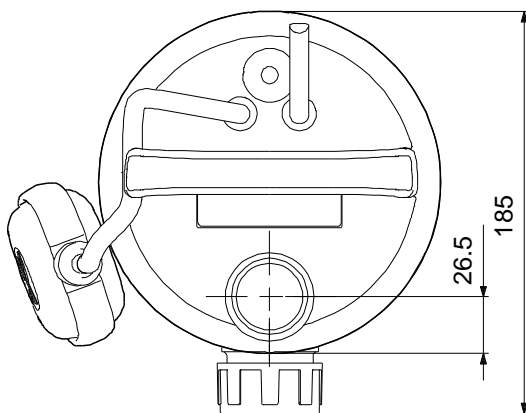

When cooled to normal temperature, the motor restarts automatically.

**On request UNILIFT CC5 - A1 50 Hz**

Description	Value
<b>General information:</b>	
Product name:	UNILIFT CC5 - A1
Product No:	On request
EAN number:	On request
Price:	
<b>Technical:</b>	
Maximum flow:	1.67 l/s
Max flow:	1.67 l/s
Head max:	5 m
Maximum particle size:	10 mm
<b>Materials:</b>	
Pump housing:	PP 15 GF
Impeller:	PPOm 20 GF
Shaft:	Stainless steel
Shaft:	EN 1.4301
Shaft:	AISI 304
Motor:	Stainless steel
Motor:	EN 1.4301
Motor:	AISI 304
<b>Installation:</b>	
Pump outlet:	R 1 1/4
Maximum installation depth:	10 m
<b>Liquid:</b>	
Pumped liquid:	Any Newtonian liquid
Liquid temperature range:	0 .. 40 °C
Density:	998.2 kg/m <sup>3</sup>
<b>Electrical data:</b>	
Mains frequency:	50 Hz
Rated voltage:	1 x 220-240 V
Rated current:	0.98 A
Capacitor size - run:	4 µF/450 V
Enclosure class (IEC 34-5):	IP68
Insulation class (IEC 85):	B
Motor protec:	YES
Length of cable:	5 m
Type of cable plug:	NONE
<b>Controls:</b>	
Level switch:	float switch
<b>Others:</b>	
Net weight:	4.51 kg
Gross weight:	5.27 kg
Shipping volume:	0.017 m <sup>3</sup>

## On request UNILIFT CC5 - A1 50 Hz

Note! All units are in [mm] unless others are stated.  
Disclaimer: This simplified dimensional drawing does not show all details.

**On request UNILIFT CC5 - A1 50 Hz**