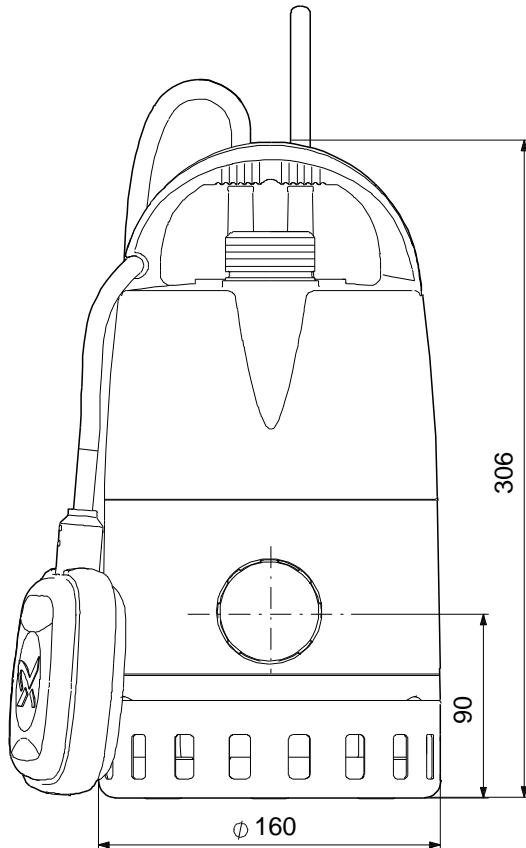

When cooled to normal temperature, the motor restarts automatically.

**On request UNILIFT CC5 - A1 50 Hz**

Description	Value
<b>General information:</b>	
Product name:	UNILIFT CC5 - A1
Product No:	On request
EAN number:	On request
Price:	
<b>Technical:</b>	
Maximum flow:	1.67 l/s
Max flow:	1.67 l/s
Head max:	5 m
Maximum particle size:	10 mm
<b>Materials:</b>	
Pump housing:	PP 15 GF
Impeller:	PPOm 20 GF
Shaft:	Stainless steel
Shaft:	EN 1.4301
Shaft:	AISI 304
Motor:	Stainless steel
Motor:	EN 1.4301
Motor:	AISI 304
<b>Installation:</b>	
Pump outlet:	R 1 1/4
Maximum installation depth:	10 m
<b>Liquid:</b>	
Pumped liquid:	Any Newtonian liquid
Liquid temperature range:	0 .. 40 °C
Density:	998.2 kg/m <sup>3</sup>
<b>Electrical data:</b>	
Mains frequency:	50 Hz
Rated voltage:	1 x 220-240 V
Rated current:	0.98 A
Capacitor size - run:	4 µF/450 V
Enclosure class (IEC 34-5):	IP68
Insulation class (IEC 85):	B
Motor protec:	YES
Length of cable:	5 m
Type of cable plug:	NONE
<b>Controls:</b>	
Level switch:	float switch
<b>Others:</b>	
Net weight:	4.51 kg
Gross weight:	5.27 kg
Shipping volume:	0.017 m <sup>3</sup>

## On request UNILIFT CC5 - A1 50 Hz

Note! All units are in [mm] unless others are stated.  
Disclaimer: This simplified dimensional drawing does not show all details.

**On request UNILIFT CC5 - A1 50 Hz**