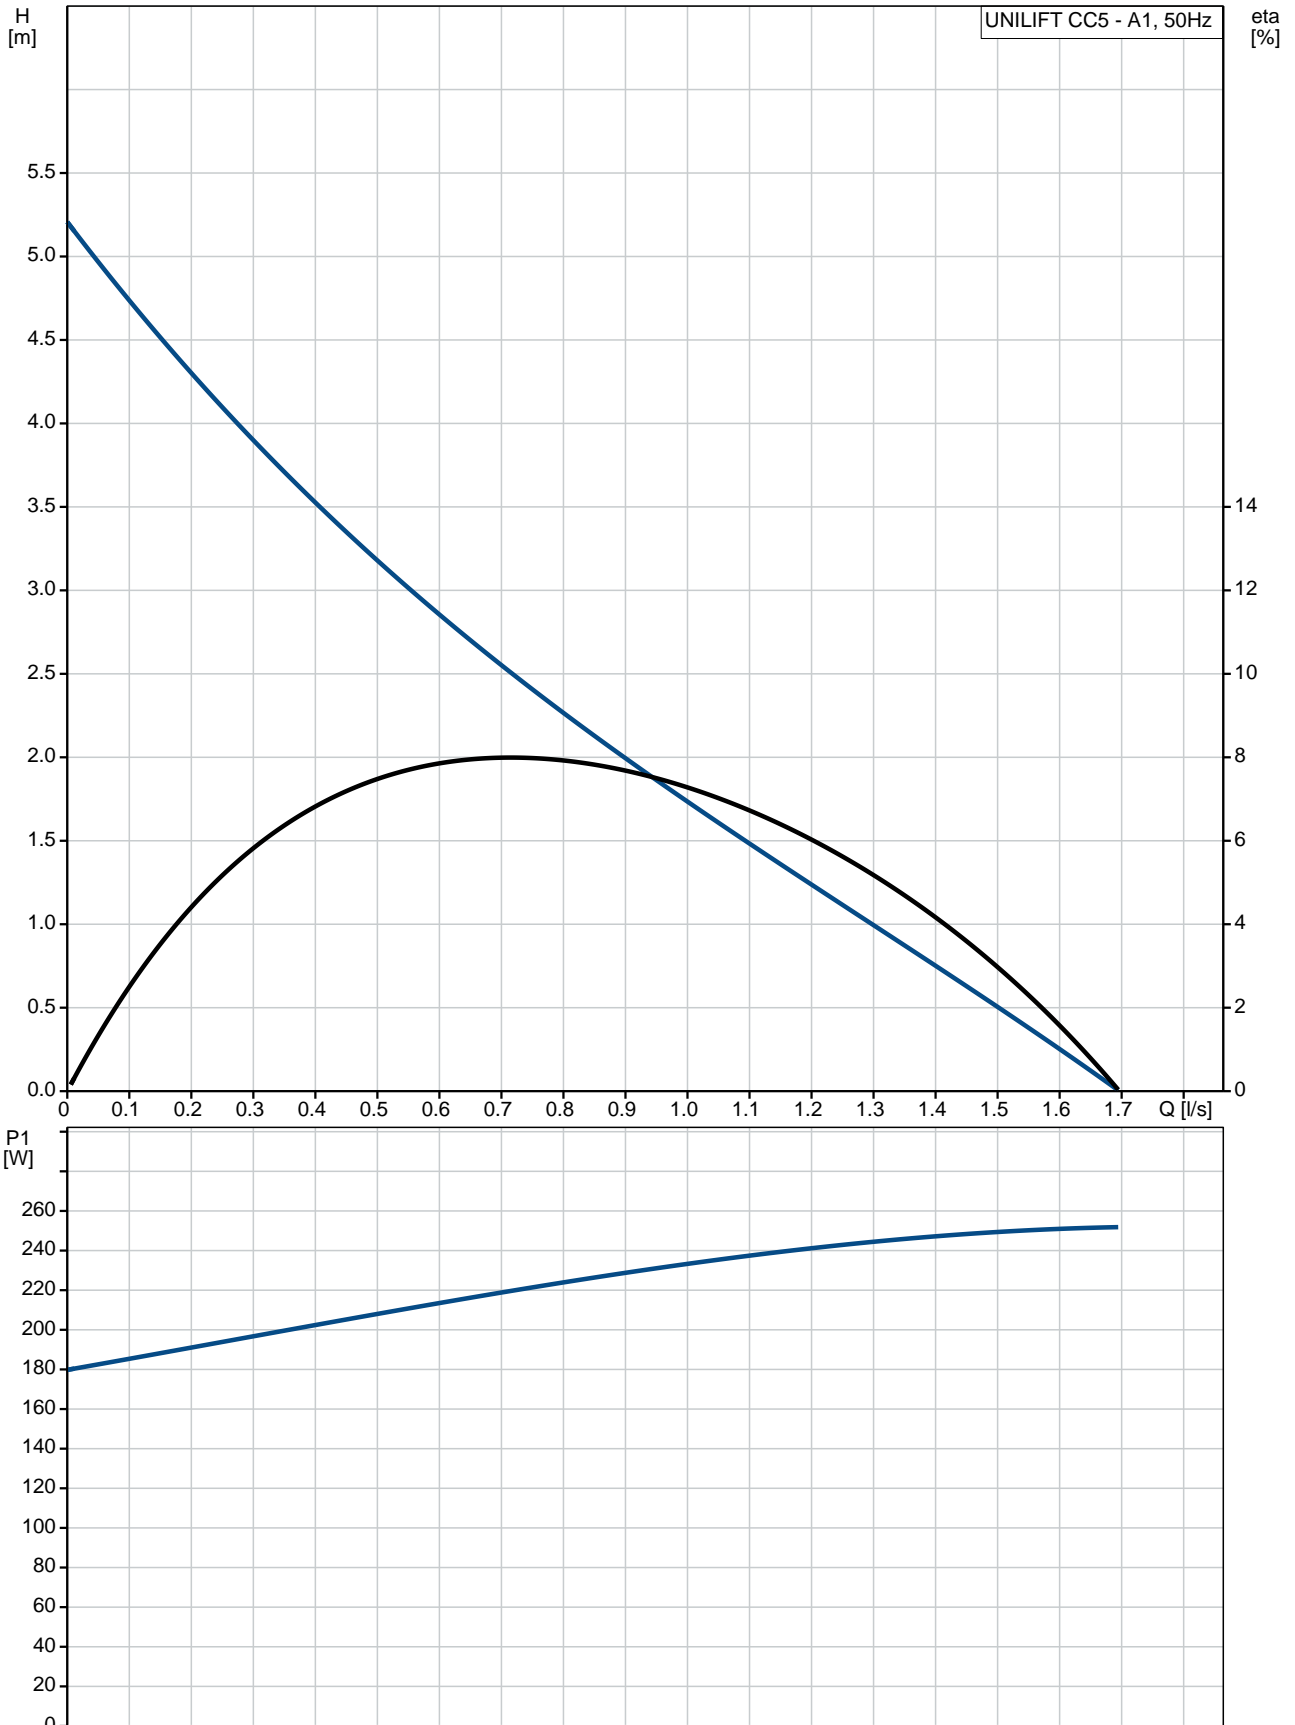

When cooled to normal temperature, the motor restarts automatically.

**On request UNILIFT CC5 - A1 50 Hz**

Description	Value
<b>General information:</b>	
Product name:	UNILIFT CC5 - A1
Product No:	On request
EAN number:	On request
Price:	
<b>Technical:</b>	
Maximum flow:	1.67 l/s
Max flow:	1.67 l/s
Head max:	5 m
Maximum particle size:	10 mm
<b>Materials:</b>	
Pump housing:	PP 15 GF
Impeller:	PPOm 20 GF
Shaft:	Stainless steel
Shaft:	EN 1.4301
Shaft:	AISI 304
Motor:	Stainless steel
Motor:	EN 1.4301
Motor:	AISI 304
<b>Installation:</b>	
Pump outlet:	R 1 1/4
Maximum installation depth:	10 m
<b>Liquid:</b>	
Pumped liquid:	Any Newtonian liquid
Liquid temperature range:	0 .. 40 °C
Density:	998.2 kg/m <sup>3</sup>
<b>Electrical data:</b>	
Mains frequency:	50 Hz
Rated voltage:	1 x 220-240 V
Rated current:	0.98 A
Capacitor size - run:	4 µF/450 V
Enclosure class (IEC 34-5):	IP68
Insulation class (IEC 85):	B
Motor protec:	YES
Length of cable:	5 m
Type of cable plug:	NONE
<b>Controls:</b>	
Level switch:	float switch
<b>Others:</b>	
Net weight:	4.51 kg
Gross weight:	5.27 kg
Shipping volume:	0.017 m <sup>3</sup>