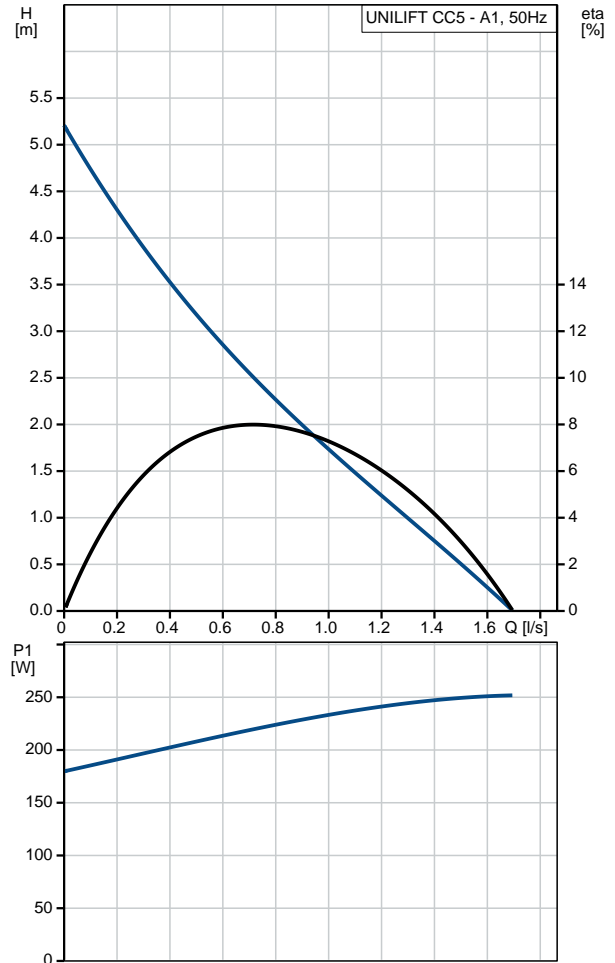

When cooled to normal temperature, the motor restarts automatically.

**On request UNILIFT CC5 - A1 50 Hz**

Description	Value
<b>General information:</b>	
Product name:	UNILIFT CC5 - A1
Product No:	On request
EAN number:	On request
Price:	
<b>Technical:</b>	
Maximum flow:	1.67 l/s
Max flow:	1.67 l/s
Head max:	5 m
Maximum particle size:	10 mm
<b>Materials:</b>	
Pump housing:	PP 15 GF
Impeller:	PPOm 20 GF
Shaft:	Stainless steel
Shaft:	EN 1.4301
Shaft:	AISI 304
Motor:	Stainless steel
Motor:	EN 1.4301
Motor:	AISI 304
<b>Installation:</b>	
Pump outlet:	R 1 1/4
Maximum installation depth:	10 m
<b>Liquid:</b>	
Pumped liquid:	Any Newtonian liquid
Liquid temperature range:	0 .. 40 °C
Density:	998.2 kg/m <sup>3</sup>
<b>Electrical data:</b>	
Mains frequency:	50 Hz
Rated voltage:	1 x 220-240 V
Rated current:	0.98 A
Capacitor size - run:	4 µF/450 V
Enclosure class (IEC 34-5):	IP68
Insulation class (IEC 85):	B
Motor protec:	YES
Length of cable:	5 m
Type of cable plug:	NONE
<b>Controls:</b>	
Level switch:	float switch
<b>Others:</b>	
Net weight:	4.51 kg
Gross weight:	5.27 kg
Shipping volume:	0.017 m <sup>3</sup>