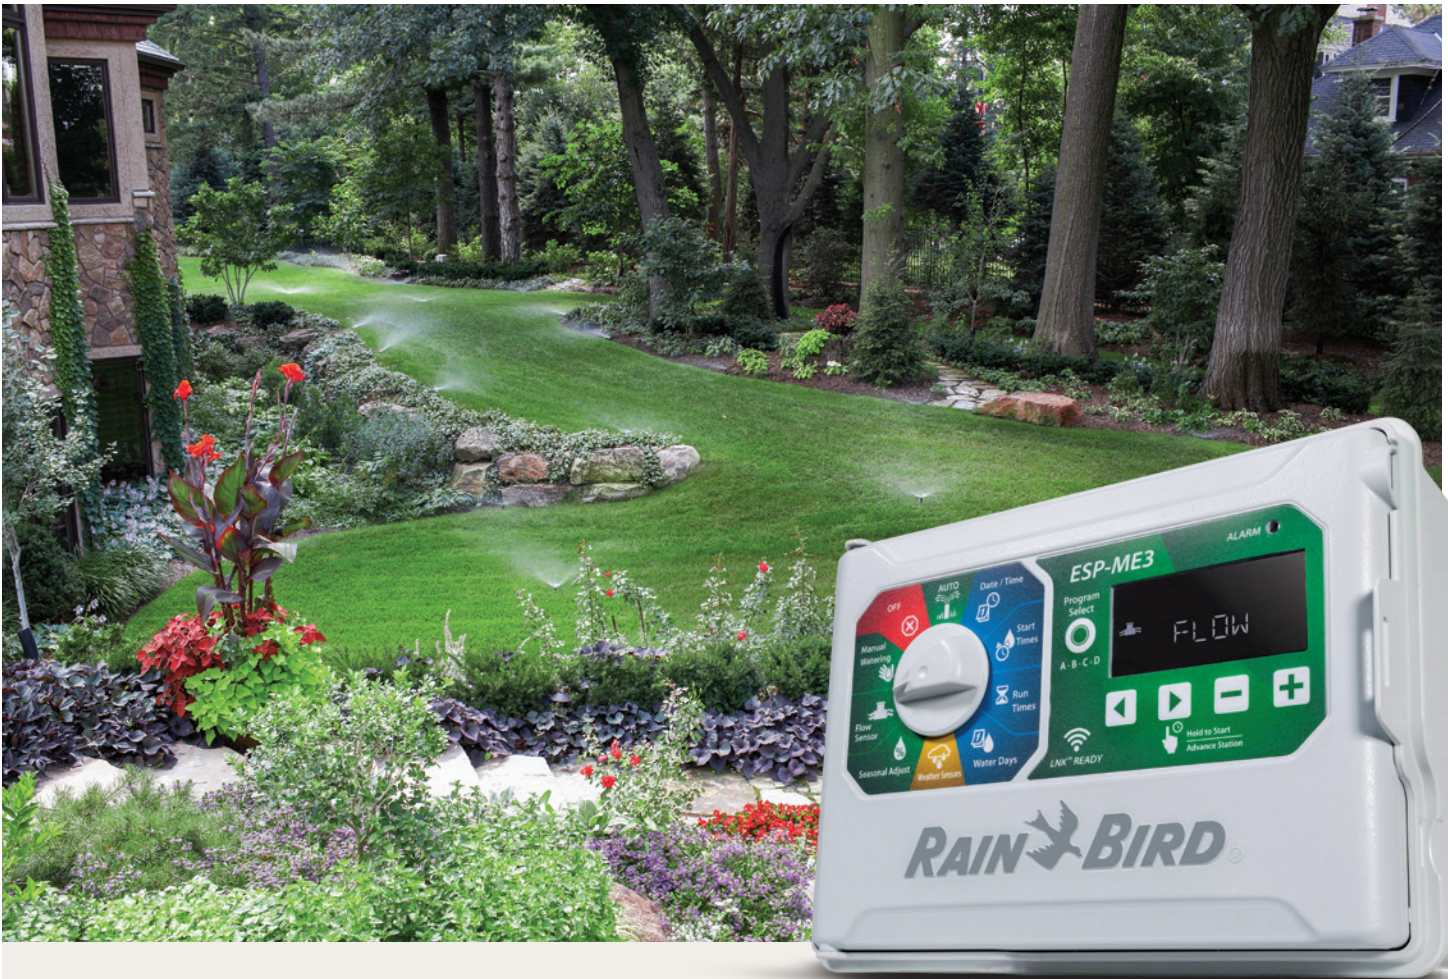

ESP-ME3 Modular Controller

Advanced Residential Irrigation Control

The ESP-ME3 builds on the station modularity and easy programming of the ESP-Me WiFi ready controller and adds flow sensor compatibility for accessible, reliable system control.

Powerful Accessories

Smart weather adjustments and flow monitoring available through the LNK™ WiFi module and a wired flow sensor.

Simple to Use

Reduced dial positions and a back-lit screen make programming at the controller easy to understand and explain.

Flexible Installation

Indoor or outdoor use and expandable up to 22 stations.

ESP-ME3

Simplified Dial Programming

- Large text color-coded dial positions make it easier to understand and explain programming.
- Easy-grip dirt-safe dial for use when digging and testing replacement irrigation parts.
- Matched programming to the ESP-TM2 controller for reduced training.

Easy to Read Screen

- Back-lit for easy reading in dark garages or sheds.
- Large 3" size with scrolling words and simple icons for fast recognition.

Built for Professionals

- Industry-leading 3 Year Trade Warranty.
- Weather-resistant locking door and factory-installed power plug for indoor or outdoor installation.
- Configurable to 22 stations with additional 3 or 6 station modules for future irrigation needs.