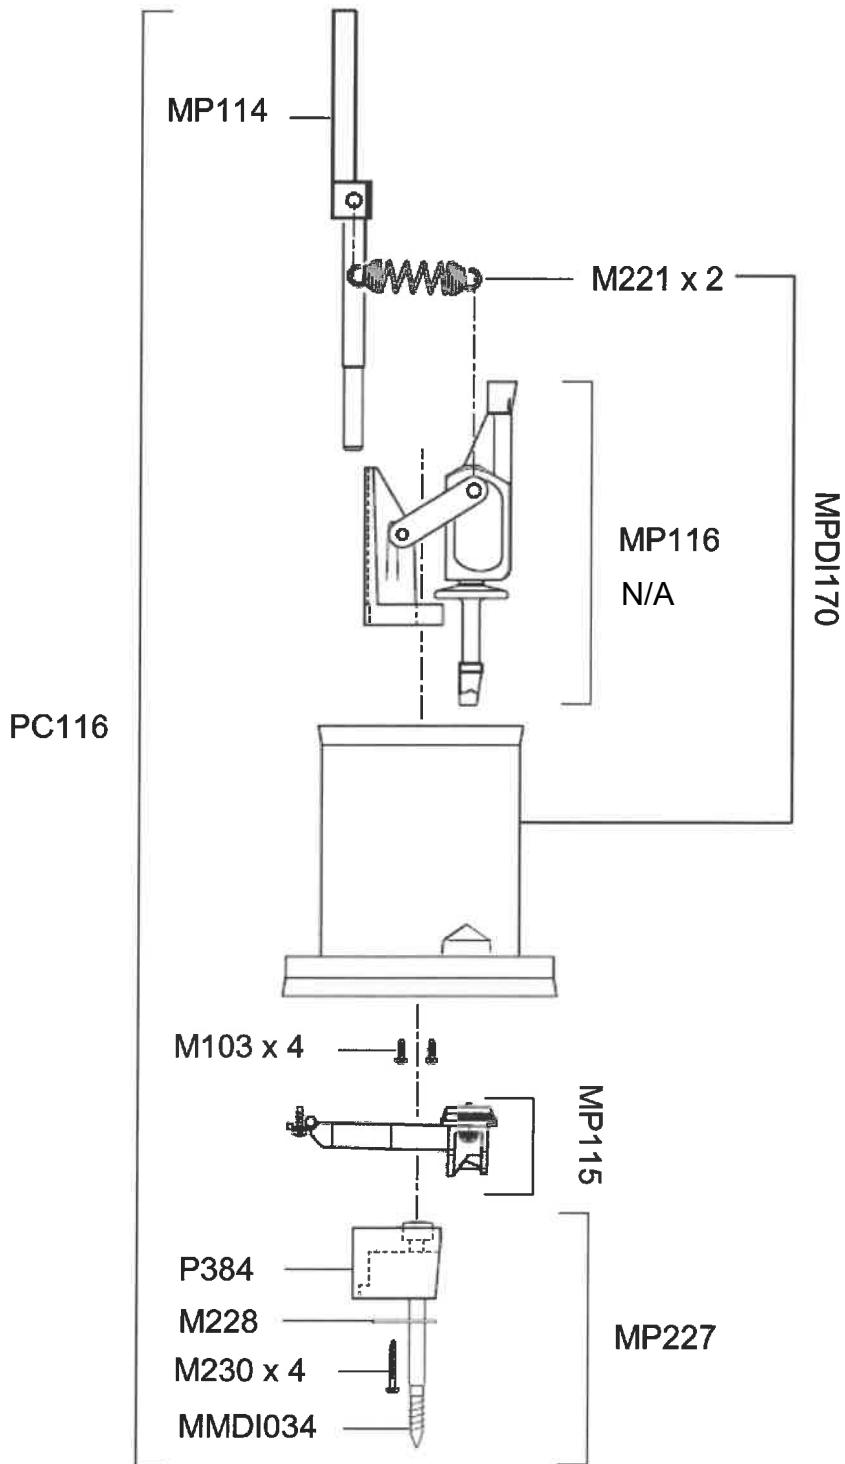

DOSATRON D45RE8

4.5m³/h – 3% - 8%
0.5 – 5 bar

PVDF - MP096P - Upper Body Assembly PVDF Including MP150
PJ063P - Lower Body PVDF and Seal
P221P - Body Connection Nut PVDF

DOSATRON D45RE8

Up to Serial Number: 07141221 ←

4.5m³/h – 3% - 8%

0.5 – 5 bar

PJ098 – Seal Set, Non Return Valve and Barbed Fitting
(J534 x 2, J015, J054, J053, PJ017, P185)

DOSATRON D45RE8

From Serial Number: 07141221

4.5m³/h – 3% - 8%

0.5 – 5 bar

PJ151 – Seal Set, Non Return Valve and Barbed Fitting
(J015, J053 x 2, 20J024, PJD1007)

DOSATRON D45RE8
Up to Serial Number: 07141221 ←

4.5m³/h – 3% - 8%
0.5 – 5 bar

DOSATRON D45RE8

From Serial Number: 07141221 →

4.5m³/h – 3% - 8%
0.5 – 5 bar

DOSATRON D45RE8

From Serial Number: 07141221 →

4.5m³/h – 3% - 8%
0.5 – 5 bar

DOSATRON D45RE8

4.5m³/h – 3% - 8%
0.5 - 5 bar