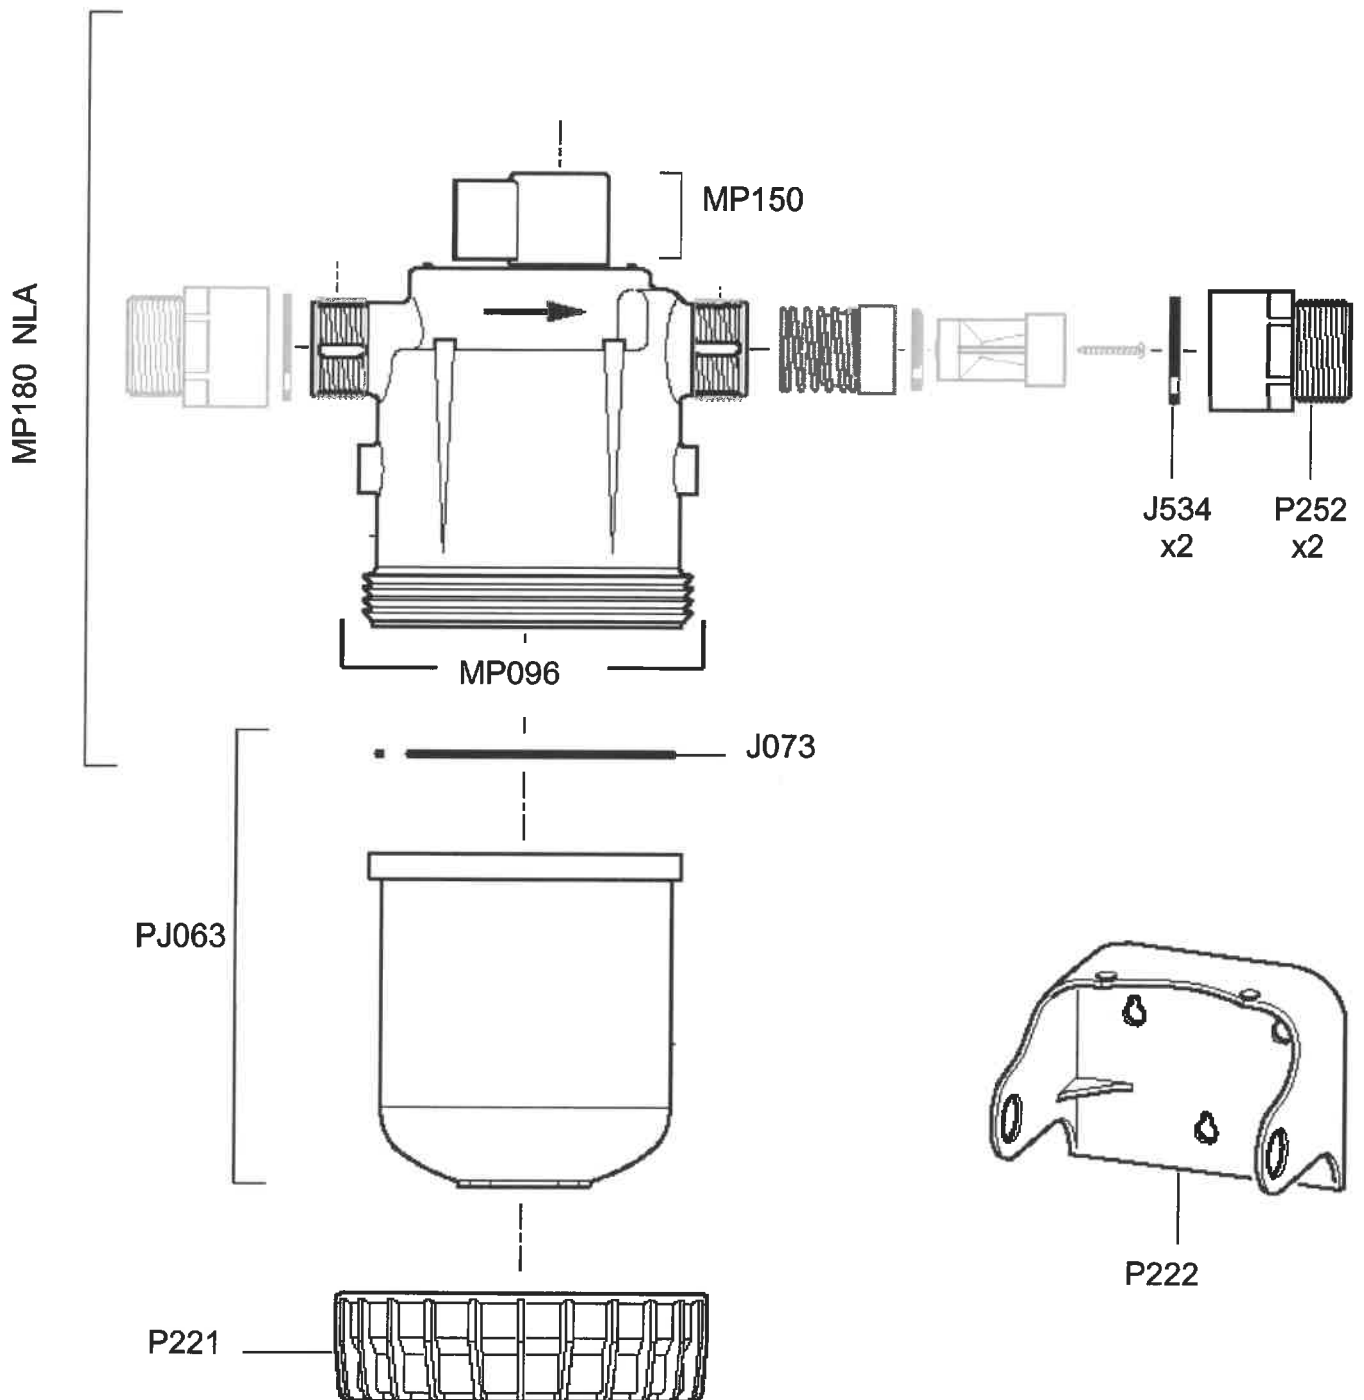

DOSATRON D45RE8

4.5m³/h – 3% - 8%
0.5 – 5 bar

PVDF - MP096P - Upper Body Assembly PVDF Including MP150
PJ063P - Lower Body PVDF and Seal
P221P - Body Connection Nut PVDF

DOSATRON D45RE8

Up to Serial Number: 07141221 ←

4.5m³/h – 3% - 8%

0.5 – 5 bar

PJ098 – Seal Set, Non Return Valve and Barbed Fitting
(J534 x 2, J015, J054, J053, PJ017, P185)

DOSATRON D45RE8

From Serial Number: 07141221

4.5m³/h – 3% - 8%

0.5 – 5 bar

PJ151 – Seal Set, Non Return Valve and Barbed Fitting
(J015, J053 x 2, 20J024, PJD1007)

DOSATRON D45RE8
Up to Serial Number: 07141221 ←

4.5m³/h – 3% - 8%
0.5 – 5 bar

DOSATRON D45RE8

From Serial Number: 07141221 →

4.5m³/h – 3% - 8%
0.5 – 5 bar

DOSATRON D45RE8

From Serial Number: 07141221 →

4.5m³/h – 3% - 8%
0.5 – 5 bar

DOSATRON D45RE8

4.5m³/h – 3% - 8%
0.5 - 5 bar