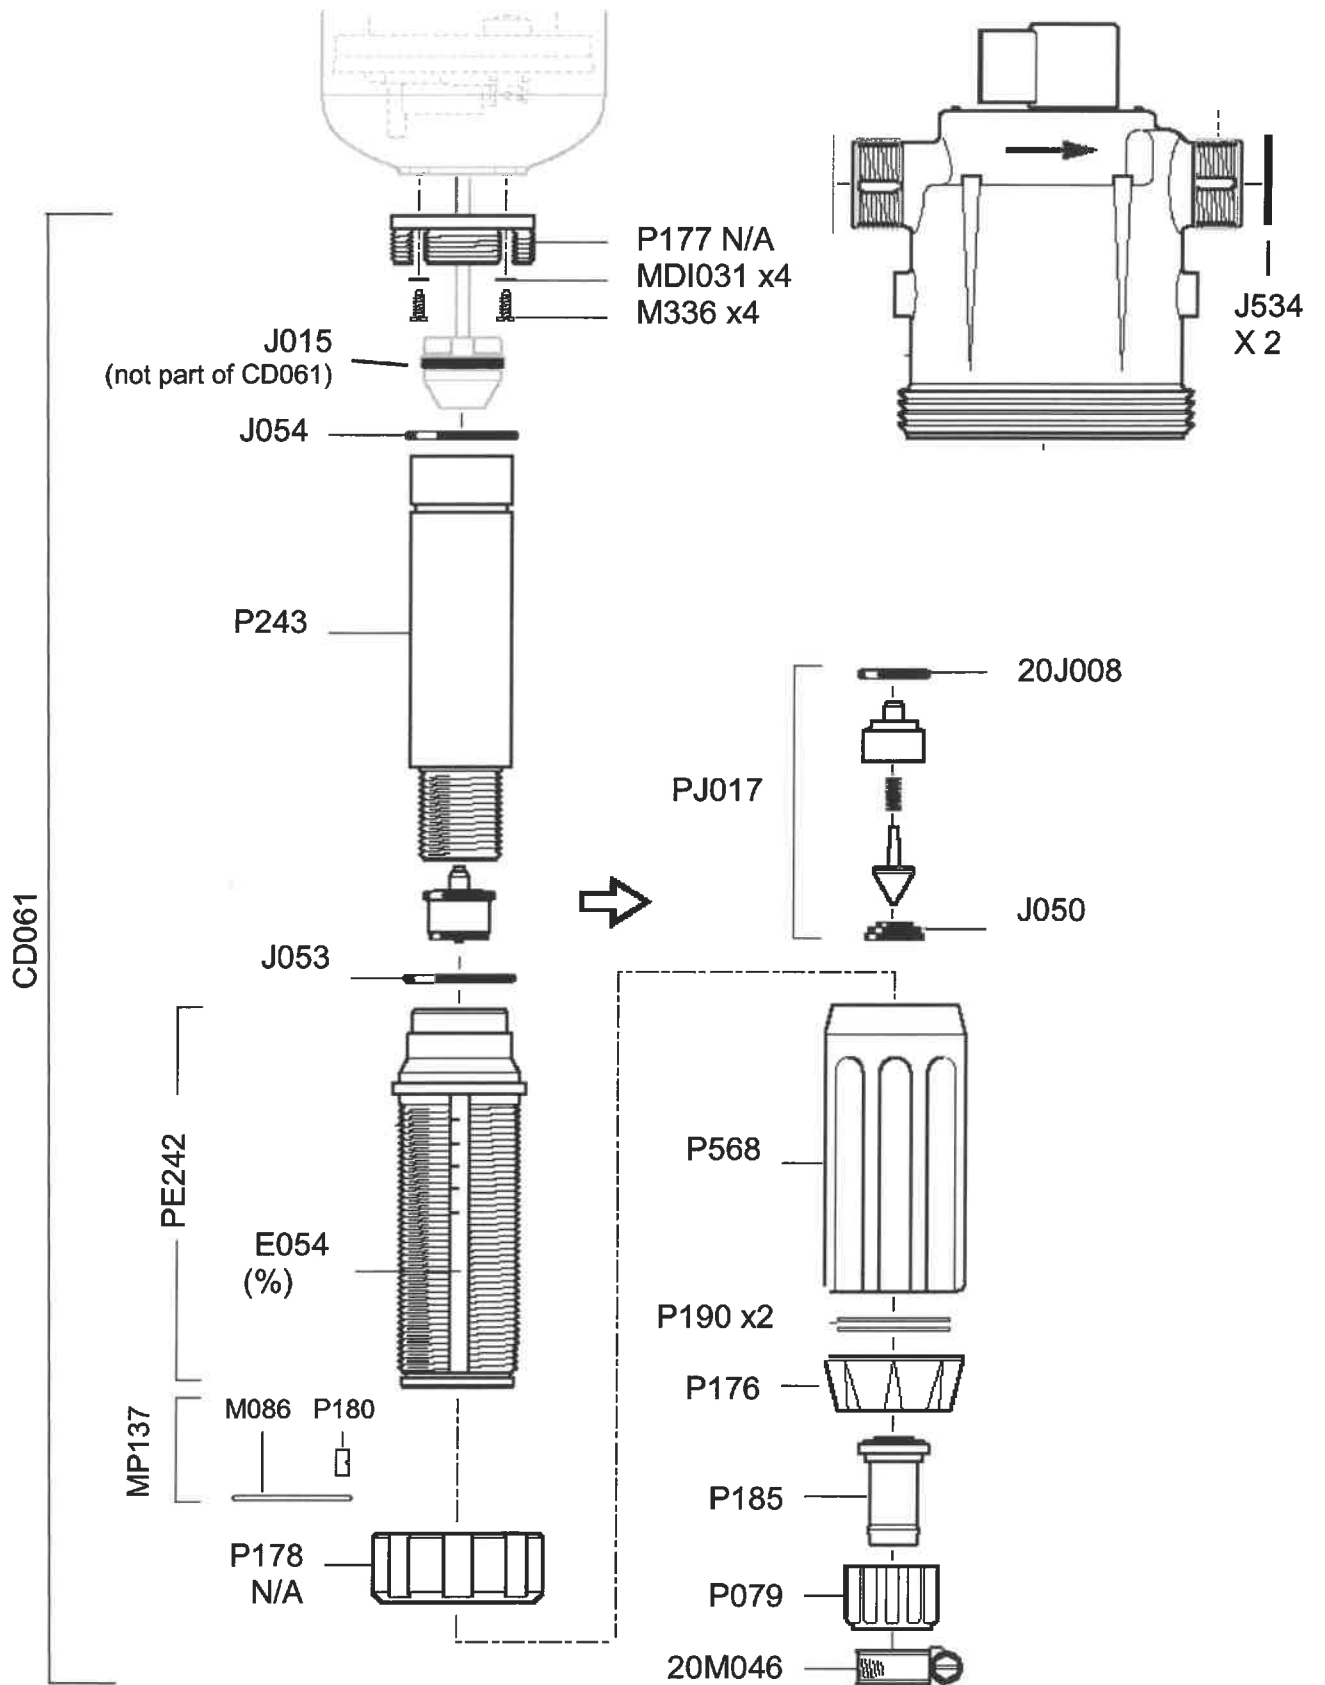

DOSATRON D45RE8

4.5m³/h – 3% - 8%
0.5 – 5 bar

PVDF - MP096P - Upper Body Assembly PVDF Including MP150
PJ063P - Lower Body PVDF and Seal
P221P - Body Connection Nut PVDF

DOSATRON D45RE8

Up to Serial Number: 07141221 ←

4.5m³/h – 3% - 8%

0.5 – 5 bar

PJ098 – Seal Set, Non Return Valve and Barbed Fitting
(J534 x 2, J015, J054, J053, PJ017, P185)

DOSATRON D45RE8

From Serial Number: 07141221

4.5m³/h – 3% - 8%

0.5 – 5 bar

PJ151 – Seal Set, Non Return Valve and Barbed Fitting
(J015, J053 x 2, 20J024, PJD1007)

DOSATRON D45RE8
Up to Serial Number: 07141221 ←

4.5m³/h – 3% - 8%
0.5 – 5 bar

DOSATRON D45RE8

From Serial Number: 07141221 →

4.5m³/h – 3% - 8%
0.5 – 5 bar

DOSATRON D45RE8

From Serial Number: 07141221 →

4.5m³/h – 3% - 8%
0.5 – 5 bar

DOSATRON D45RE8

4.5m³/h – 3% - 8%
0.5 - 5 bar