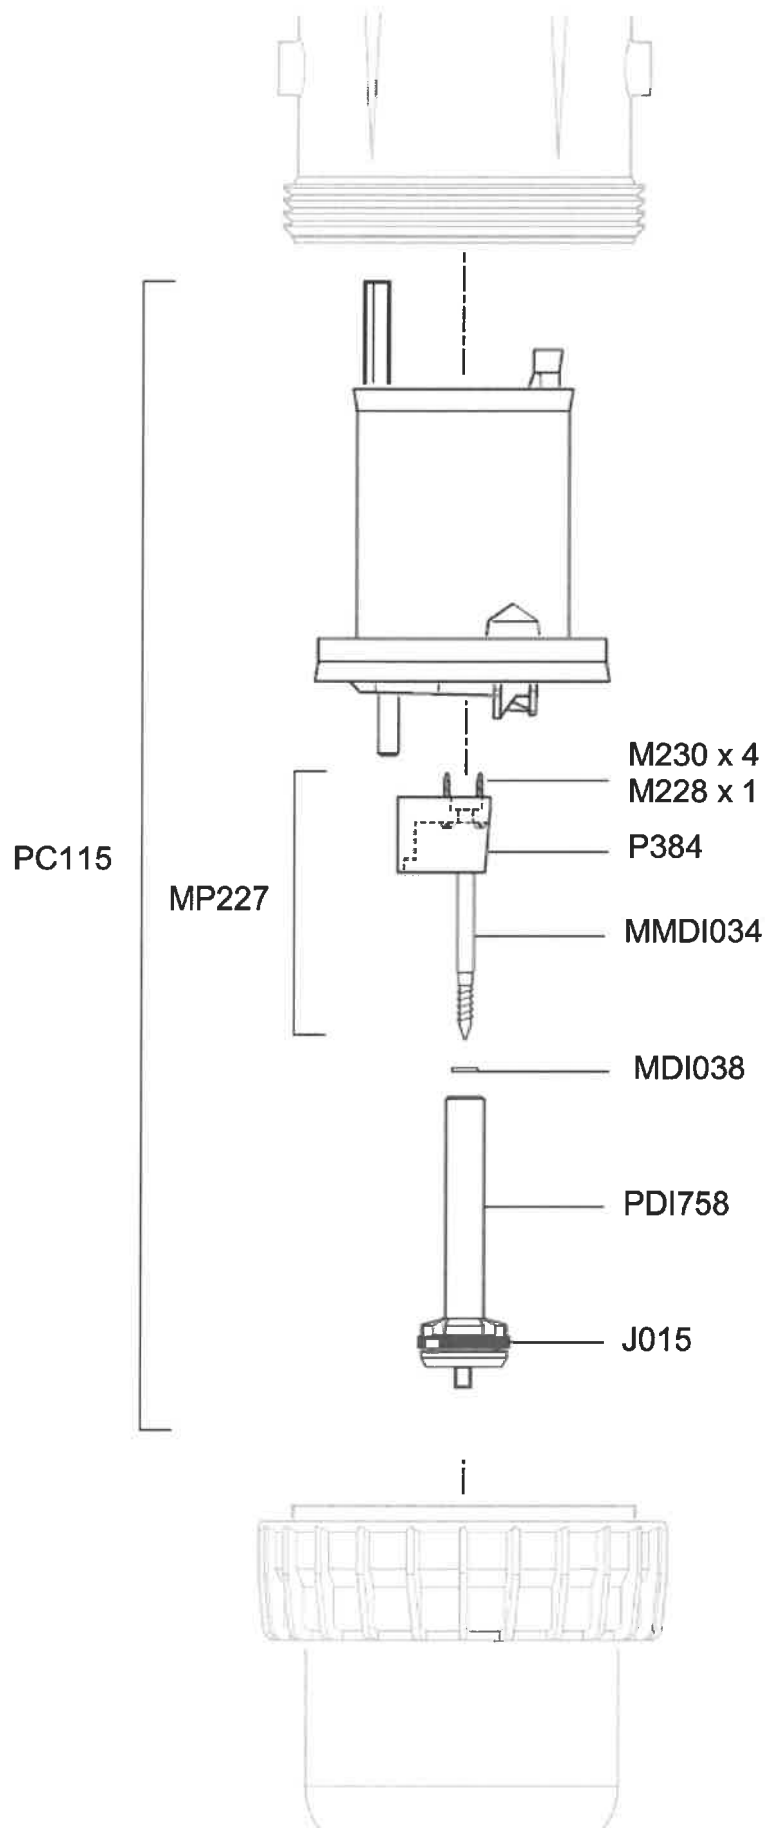

DOSATRON D45RE8

4.5m³/h – 3% - 8%
0.5 – 5 bar

PVDF - MP096P - Upper Body Assembly PVDF Including MP150
PJ063P - Lower Body PVDF and Seal
P221P - Body Connection Nut PVDF

DOSATRON D45RE8

Up to Serial Number: 07141221 ←

4.5m³/h – 3% - 8%

0.5 – 5 bar

PJ098 – Seal Set, Non Return Valve and Barbed Fitting
(J534 x 2, J015, J054, J053, PJ017, P185)

DOSATRON D45RE8

From Serial Number: 07141221

4.5m³/h – 3% - 8%

0.5 – 5 bar

PJ151 – Seal Set, Non Return Valve and Barbed Fitting
(J015, J053 x 2, 20J024, PJD1007)

DOSATRON D45RE8
Up to Serial Number: 07141221 ←

4.5m³/h – 3% - 8%
0.5 – 5 bar

DOSATRON D45RE8

From Serial Number: 07141221 →

4.5m³/h – 3% - 8%
0.5 – 5 bar

DOSATRON D45RE8

From Serial Number: 07141221 →

4.5m³/h – 3% - 8%
0.5 – 5 bar

DOSATRON D45RE8

4.5m³/h – 3% - 8%
0.5 - 5 bar