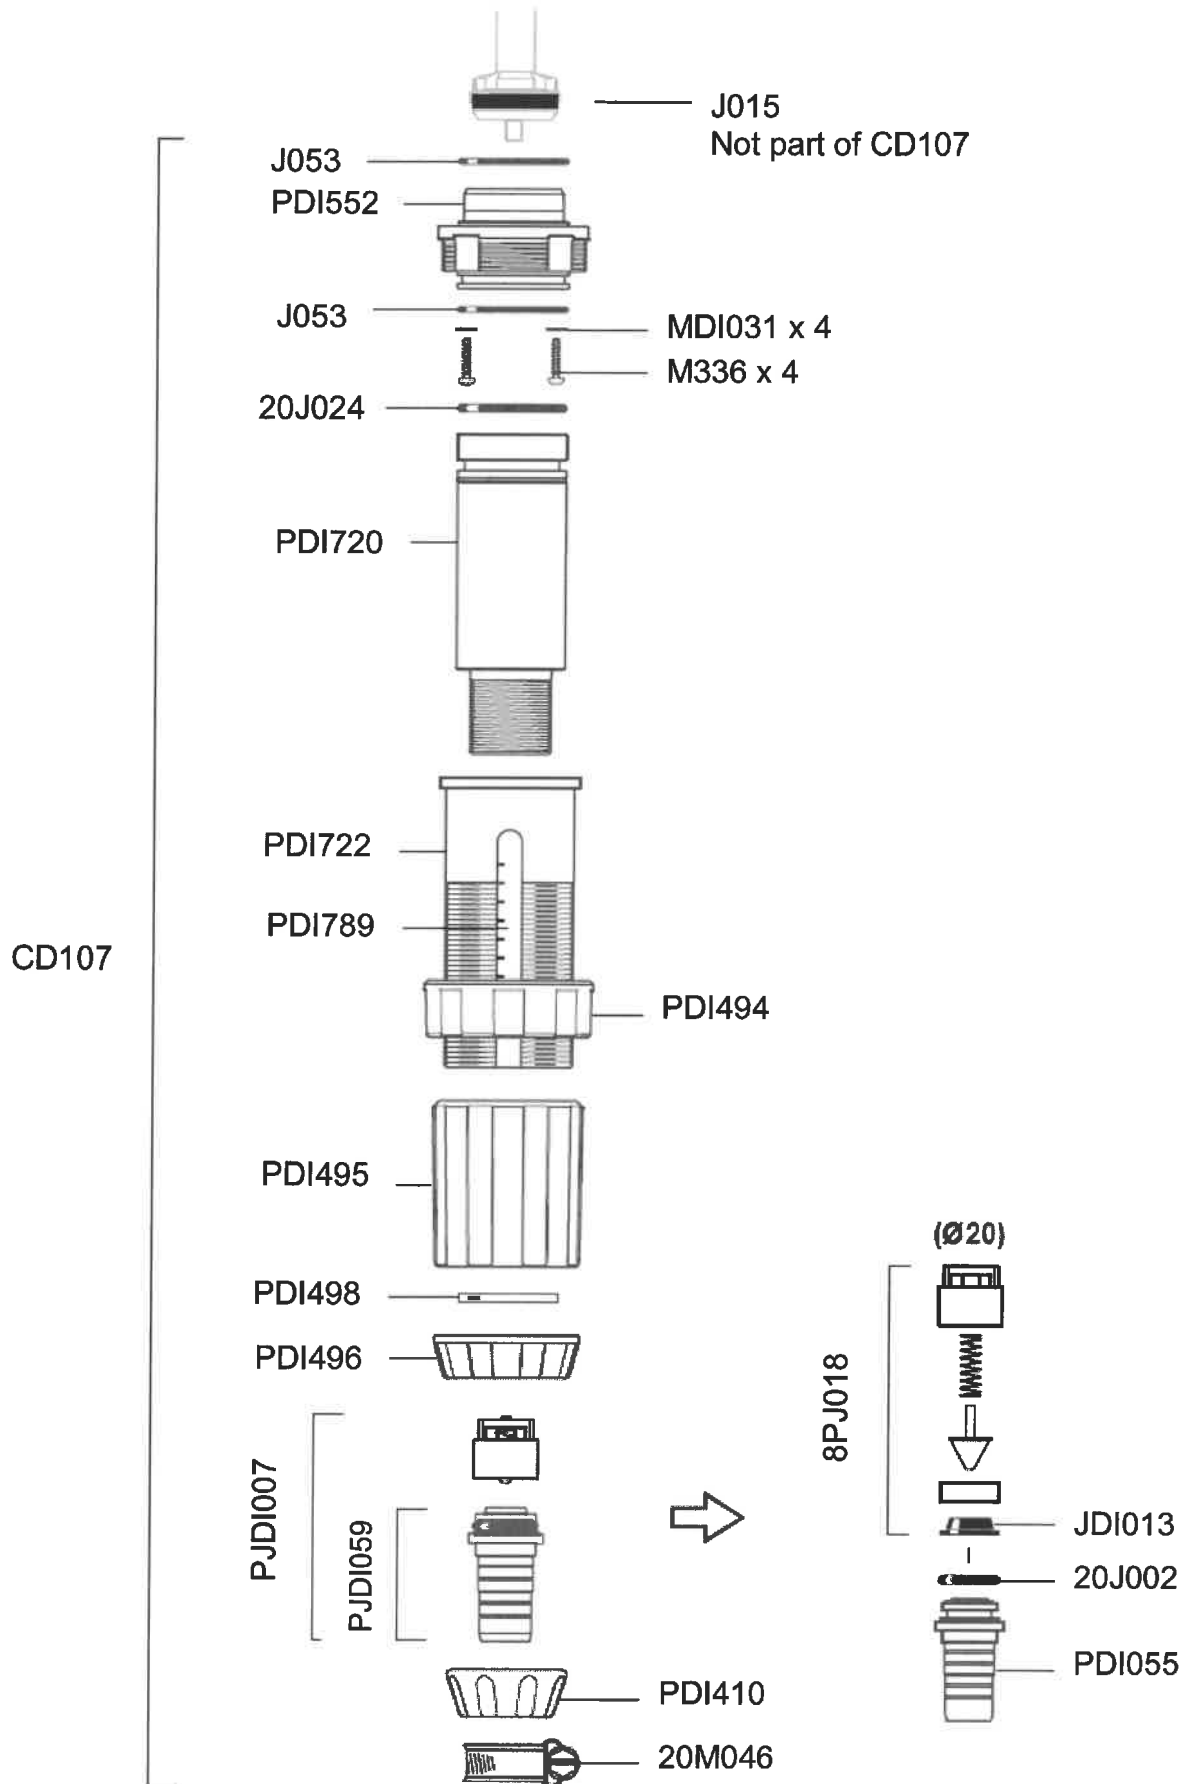

DOSATRON D45RE8

4.5m³/h – 3% - 8%
0.5 – 5 bar

PVDF - MP096P - Upper Body Assembly PVDF Including MP150
PJ063P - Lower Body PVDF and Seal
P221P - Body Connection Nut PVDF

DOSATRON D45RE8

Up to Serial Number: 07141221 ←

4.5m³/h – 3% - 8%

0.5 – 5 bar

PJ098 – Seal Set, Non Return Valve and Barbed Fitting
(J534 x 2, J015, J054, J053, PJ017, P185)

DOSATRON D45RE8

From Serial Number: 07141221

4.5m³/h – 3% - 8%

0.5 – 5 bar

PJ151 – Seal Set, Non Return Valve and Barbed Fitting
(J015, J053 x 2, 20J024, PJD1007)

DOSATRON D45RE8
Up to Serial Number: 07141221 ←

4.5m³/h – 3% - 8%
0.5 – 5 bar

DOSATRON D45RE8

From Serial Number: 07141221 →

4.5m³/h – 3% - 8%
0.5 – 5 bar

DOSATRON D45RE8

From Serial Number: 07141221 →

4.5m³/h – 3% - 8%
0.5 – 5 bar

DOSATRON D45RE8

4.5m³/h – 3% - 8%
0.5 - 5 bar