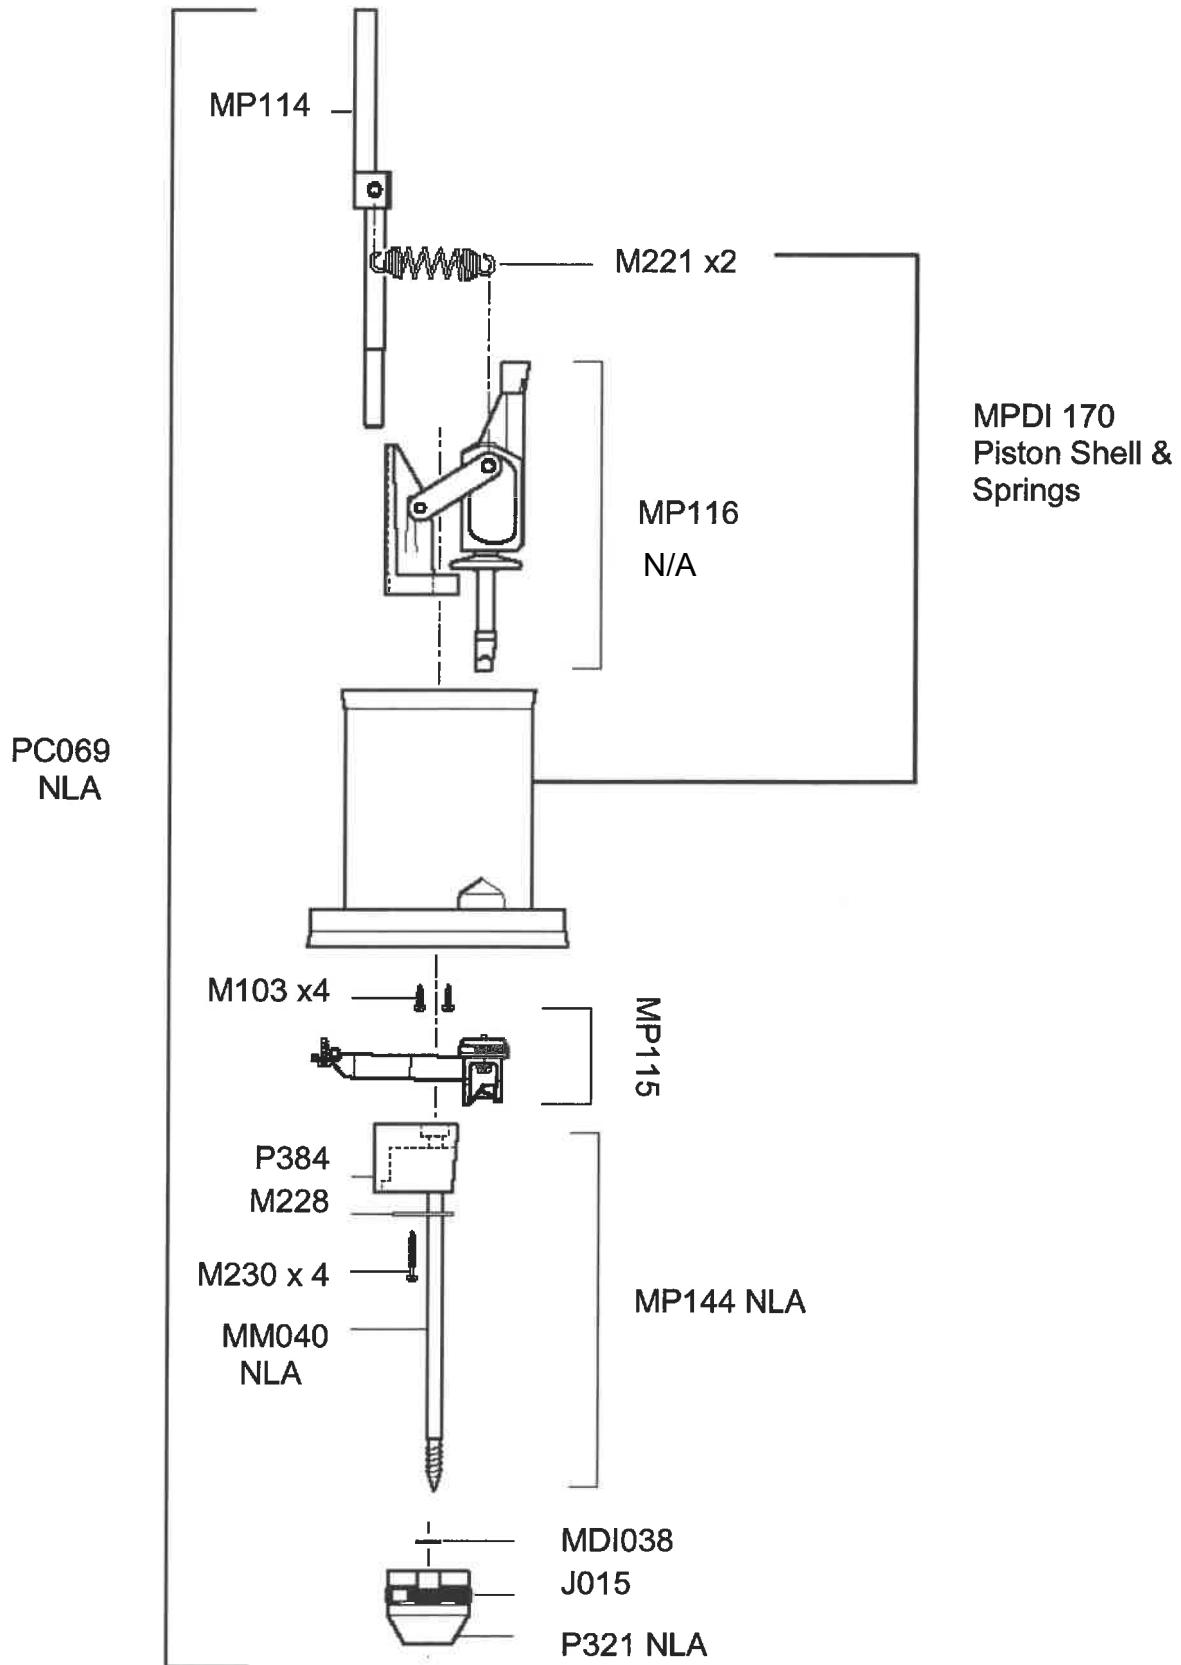

DOSATRON D45RE8

4.5m³/h – 3% - 8%
0.5 – 5 bar

PVDF - MP096P - Upper Body Assembly PVDF Including MP150
PJ063P - Lower Body PVDF and Seal
P221P - Body Connection Nut PVDF

DOSATRON D45RE8

Up to Serial Number: 07141221 ←

4.5m³/h – 3% - 8%

0.5 – 5 bar

PJ098 – Seal Set, Non Return Valve and Barbed Fitting
(J534 x 2, J015, J054, J053, PJ017, P185)

DOSATRON D45RE8

From Serial Number: 07141221

4.5m³/h – 3% - 8%

0.5 – 5 bar

PJ151 – Seal Set, Non Return Valve and Barbed Fitting
(J015, J053 x 2, 20J024, PJD1007)

DOSATRON D45RE8
Up to Serial Number: 07141221 ←

4.5m³/h – 3% - 8%
0.5 – 5 bar

DOSATRON D45RE8

From Serial Number: 07141221 →

4.5m³/h – 3% - 8%
0.5 – 5 bar

DOSATRON D45RE8

From Serial Number: 07141221 →

4.5m³/h – 3% - 8%
0.5 – 5 bar

DOSATRON D45RE8

4.5m³/h – 3% - 8%
0.5 - 5 bar